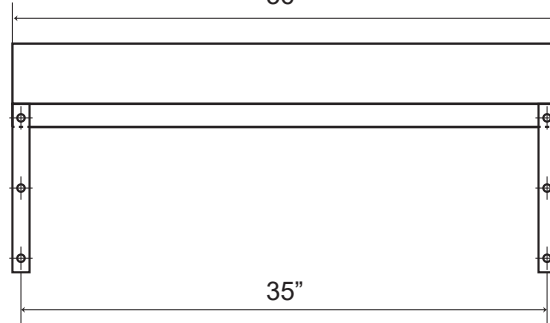

WS Shelves measurements center to center mount brackets back views

back view
WS1824

back view
WS1836

back view
WS1848

back view
WS1860

side view
mounted on wall