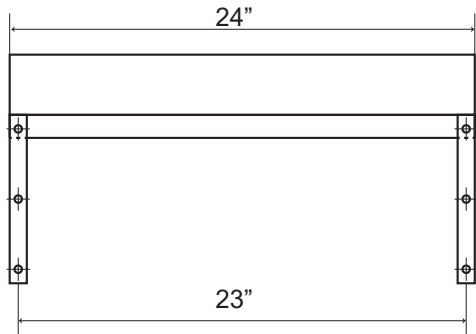

WS Shelves measurements center to center mount brackets back views

back view
WS1824

back view
WS1836

back view
WS1848

back view
WS1860

side view
mounted on wall