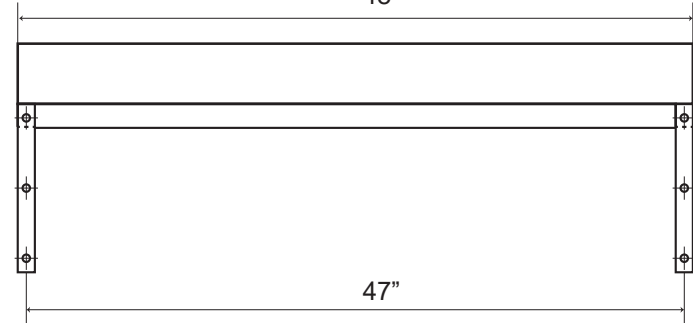

WS Shelves measurements center to center mount brackets back views

back view
WS1824

back view
WS1836

back view
WS1848

back view
WS1860

side view
mounted on wall