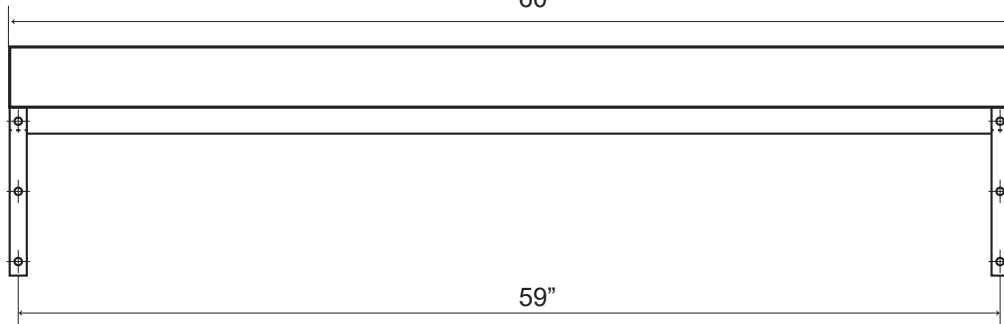

WS Shelves measurements center to center mount brackets back views

back view
WS1824

back view
WS1836

back view
WS1848

back view
WS1860

side view
mounted on wall